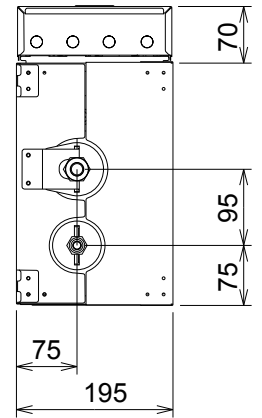

BRANCH BOX
 UTP-PY02A
 Unit : mm

Indoor unit side

Ceiling hanging

Outdoor unit side

Wall hanging