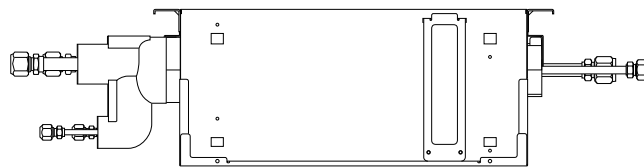

BRANCH BOX
 UTP-PY02A
 Unit : mm

Indoor unit side

Ceiling hanging

Outdoor unit side

Wall hanging