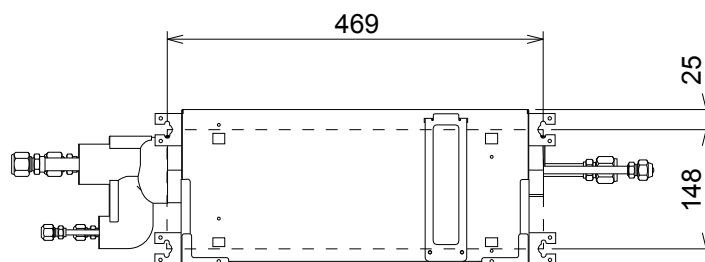

BRANCH BOX
 UTP-PY02A
 Unit : mm

Indoor unit side

Ceiling hanging

Outdoor unit side

Wall hanging