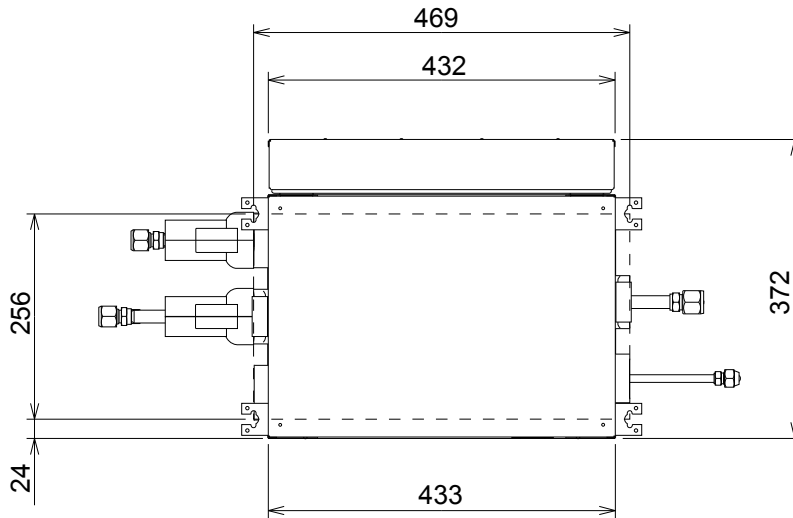

BRANCH BOX
 UTP-PY02A
 Unit : mm

Indoor unit side

Ceiling hanging

Outdoor unit side

Wall hanging