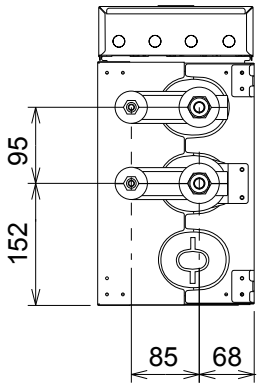

BRANCH BOX
 UTP-PY02A
 Unit : mm

Indoor unit side

Ceiling hanging

Outdoor unit side

Wall hanging