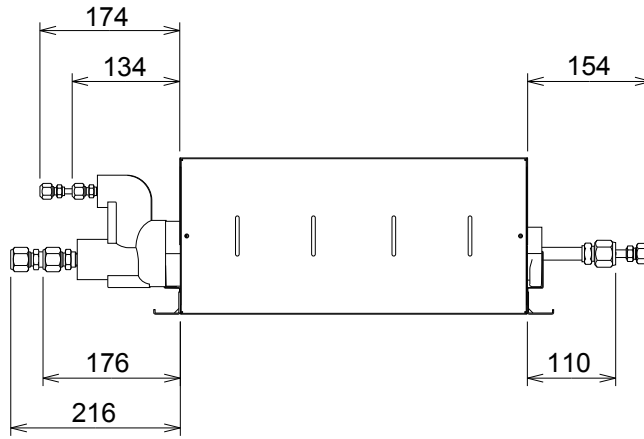

BRANCH BOX
 UTP-PY02A
 Unit : mm

Indoor unit side

Ceiling hanging

Outdoor unit side

Wall hanging