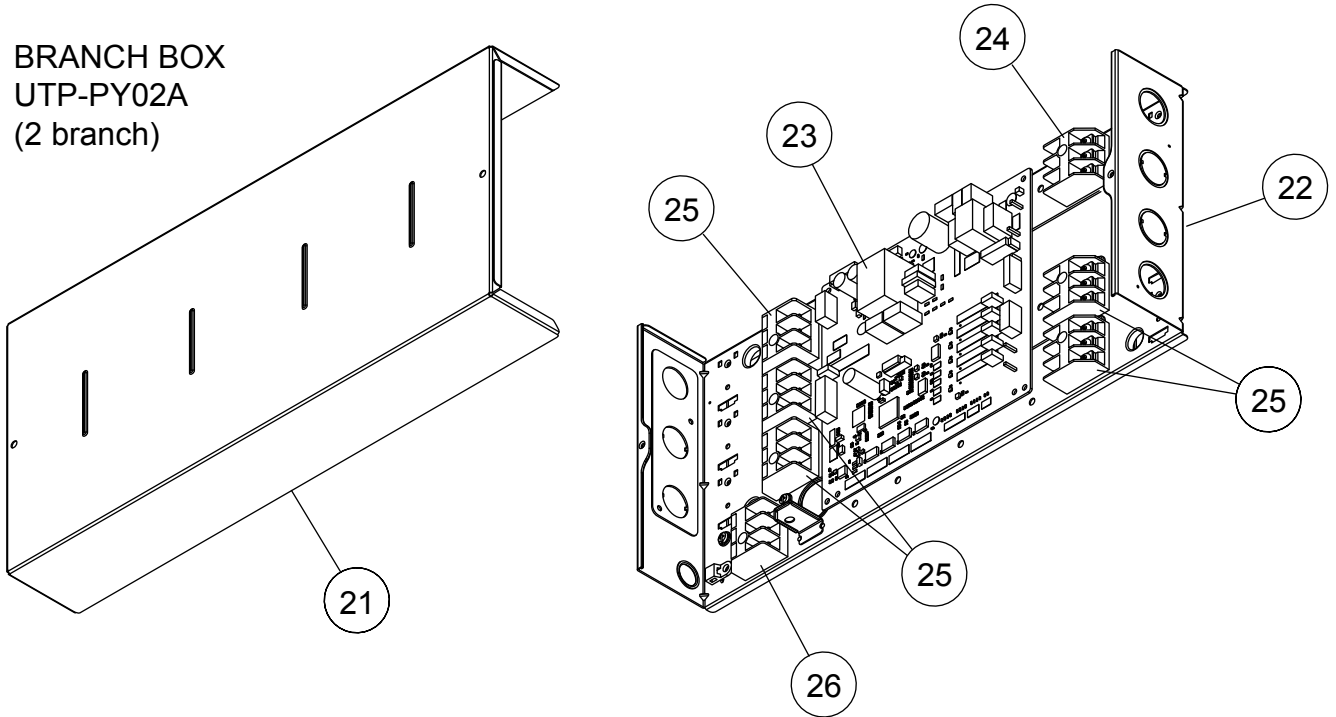

UTP-PY03A

PARTS

BRANCH BOX
 UTP-PY02A (2 branch)
 UTP-PY03A (3 branch)

UTP-PY02A

Ref	Description	Parts number
1	Top Panel	9379775007
2	Hook Metal	9379778008
3	Insulation Box (Top) Sub Assy	9380102007
4	Top Case Sub Assy	9380108009
5	Bottom Case	9379789004
6	Insulation Box (Bottom) Sub Assy	9380103004
7	Bottom Panel	9379776004
8	Pipe Unit (UTP-PY02A)	9380055037
9	Pipe Unit (UTP-PY03A)	9380055020
10	EEV Coil A (Red)	9970106019
11	EEV Coil B (White)	9970106026
12	EEV Coil C (Green) (UTP-PY03A only)	9970106033
13	EEV Coil Bypass (Blue)	9970106040
--	Thermistor Assy A B (Red & White)	9900596002
--	Thermistor Assy C (Green) (03 only)	9900597009

BRANCH BOX
UTP-PY02A
(2 branch)

UTP-PY03A
(3 branch)

Ref	Description	Parts number
21	Control Box Cover	9379781008
22	Control Box Assy	9380053002
23	Controller PCB Assy	9708741017
24	Terminal (Power)	9306489199
25	Terminal (Inner)	9306489182
26	Terminal (Remote)	9900567002

SEPARATION TUBE
UTP-SX248A

Branch Pipe A Sub Assy : 9371627069

Branch Pipe B Sub Assy : 9373161288