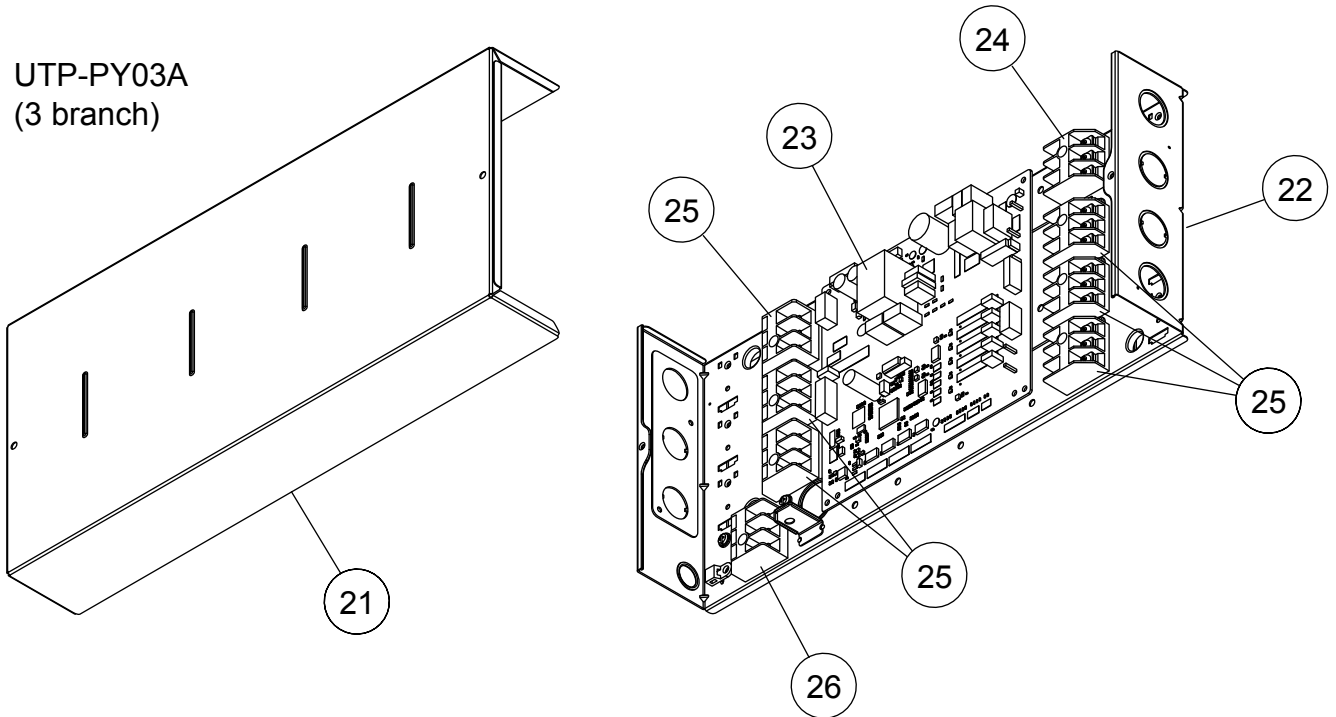

UTP-PY03A

PARTS

BRANCH BOX
 UTP-PY02A (2 branch)
 UTP-PY03A (3 branch)

UTP-PY02A

Ref	Description	Parts number
1	Top Panel	9379775007
2	Hook Metal	9379778008
3	Insulation Box (Top) Sub Assy	9380102007
4	Top Case Sub Assy	9380108009
5	Bottom Case	9379789004
6	Insulation Box (Bottom) Sub Assy	9380103004
7	Bottom Panel	9379776004
8	Pipe Unit (UTP-PY02A)	9380055037
9	Pipe Unit (UTP-PY03A)	9380055020
10	EEV Coil A (Red)	9970106019
11	EEV Coil B (White)	9970106026
12	EEV Coil C (Green) (UTP-PY03A only)	9970106033
13	EEV Coil Bypass (Blue)	9970106040
--	Thermistor Assy A B (Red & White)	9900596002
--	Thermistor Assy C (Green) (03 only)	9900597009

BRANCH BOX
UTP-PY02A
(2 branch)

UTP-PY03A
(3 branch)

Ref	Description	Parts number
21	Control Box Cover	9379781008
22	Control Box Assy	9380053002
23	Controller PCB Assy	9708741017
24	Terminal (Power)	9306489199
25	Terminal (Inner)	9306489182
26	Terminal (Remote)	9900567002

SEPARATION TUBE
UTP-SX248A

Branch Pipe A Sub Assy : 9371627069

Branch Pipe B Sub Assy : 9373161288