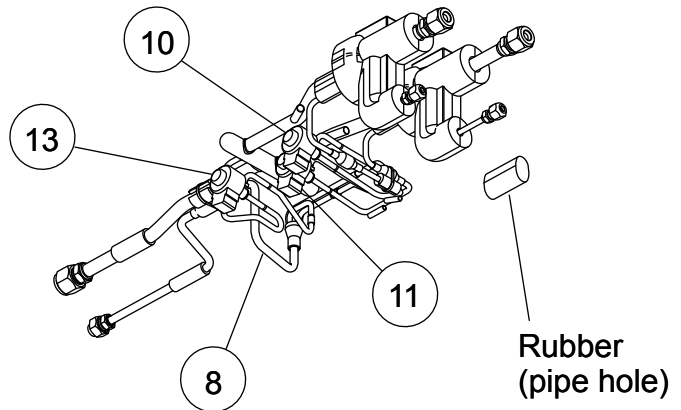

UTP-PY03A

PARTS

BRANCH BOX
 UTP-PY02A (2 branch)
 UTP-PY03A (3 branch)

UTP-PY02A

Ref	Description	Parts number
1	Top Panel	9379775007
2	Hook Metal	9379778008
3	Insulation Box (Top) Sub Assy	9380102007
4	Top Case Sub Assy	9380108009
5	Bottom Case	9379789004
6	Insulation Box (Bottom) Sub Assy	9380103004
7	Bottom Panel	9379776004
8	Pipe Unit (UTP-PY02A)	9380055037
9	Pipe Unit (UTP-PY03A)	9380055020
10	EEV Coil A (Red)	9970106019
11	EEV Coil B (White)	9970106026
12	EEV Coil C (Green) (UTP-PY03A only)	9970106033
13	EEV Coil Bypass (Blue)	9970106040
--	Thermistor Assy A B (Red & White)	9900596002
--	Thermistor Assy C (Green) (03 only)	9900597009

BRANCH BOX
UTP-PY02A
(2 branch)

UTP-PY03A
(3 branch)

Ref	Description	Parts number
21	Control Box Cover	9379781008
22	Control Box Assy	9380053002
23	Controller PCB Assy	9708741017
24	Terminal (Power)	9306489199
25	Terminal (Inner)	9306489182
26	Terminal (Remote)	9900567002

SEPARATION TUBE
UTP-SX248A

Branch Pipe A Sub Assy : 9371627069

Branch Pipe B Sub Assy : 9373161288