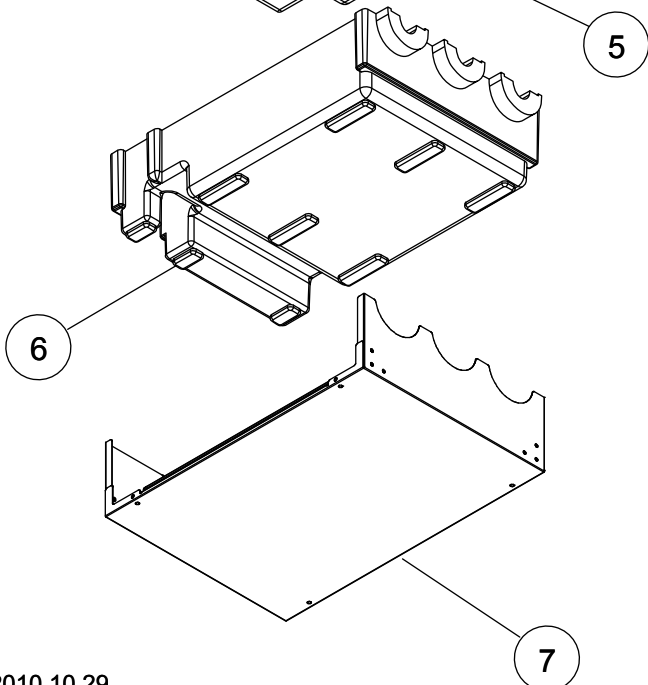

UTP-PY03A

PARTS

BRANCH BOX
 UTP-PY02A (2 branch)
 UTP-PY03A (3 branch)

UTP-PY02A

Ref	Description	Parts number
1	Top Panel	9379775007
2	Hook Metal	9379778008
3	Insulation Box (Top) Sub Assy	9380102007
4	Top Case Sub Assy	9380108009
5	Bottom Case	9379789004
6	Insulation Box (Bottom) Sub Assy	9380103004
7	Bottom Panel	9379776004
8	Pipe Unit (UTP-PY02A)	9380055037
9	Pipe Unit (UTP-PY03A)	9380055020
10	EEV Coil A (Red)	9970106019
11	EEV Coil B (White)	9970106026
12	EEV Coil C (Green) (UTP-PY03A only)	9970106033
13	EEV Coil Bypass (Blue)	9970106040
--	Thermistor Assy A B (Red & White)	9900596002
--	Thermistor Assy C (Green) (03 only)	9900597009

BRANCH BOX
UTP-PY02A
(2 branch)

UTP-PY03A
(3 branch)

Ref	Description	Parts number
21	Control Box Cover	9379781008
22	Control Box Assy	9380053002
23	Controller PCB Assy	9708741017
24	Terminal (Power)	9306489199
25	Terminal (Inner)	9306489182
26	Terminal (Remote)	9900567002

SEPARATION TUBE
UTP-SX248A

Branch Pipe A Sub Assy : 9371627069

Branch Pipe B Sub Assy : 9373161288