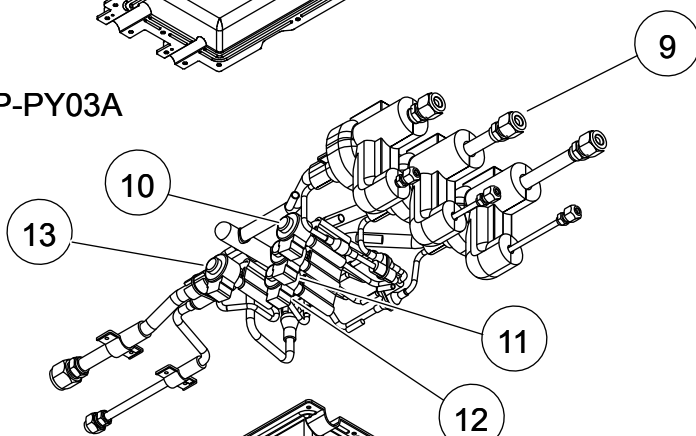

UTP-PY03A

PARTS

BRANCH BOX
 UTP-PY02A (2 branch)
 UTP-PY03A (3 branch)

UTP-PY02A

Ref	Description	Parts number
1	Top Panel	9379775007
2	Hook Metal	9379778008
3	Insulation Box (Top) Sub Assy	9380102007
4	Top Case Sub Assy	9380108009
5	Bottom Case	9379789004
6	Insulation Box (Bottom) Sub Assy	9380103004
7	Bottom Panel	9379776004
8	Pipe Unit (UTP-PY02A)	9380055037
9	Pipe Unit (UTP-PY03A)	9380055020
10	EEV Coil A (Red)	9970106019
11	EEV Coil B (White)	9970106026
12	EEV Coil C (Green) (UTP-PY03A only)	9970106033
13	EEV Coil Bypass (Blue)	9970106040
--	Thermistor Assy A B (Red & White)	9900596002
--	Thermistor Assy C (Green) (03 only)	9900597009

BRANCH BOX
UTP-PY02A
(2 branch)

UTP-PY03A
(3 branch)

Ref	Description	Parts number
21	Control Box Cover	9379781008
22	Control Box Assy	9380053002
23	Controller PCB Assy	9708741017
24	Terminal (Power)	9306489199
25	Terminal (Inner)	9306489182
26	Terminal (Remote)	9900567002

SEPARATION TUBE
UTP-SX248A

Branch Pipe A Sub Assy : 9371627069

Branch Pipe B Sub Assy : 9373161288